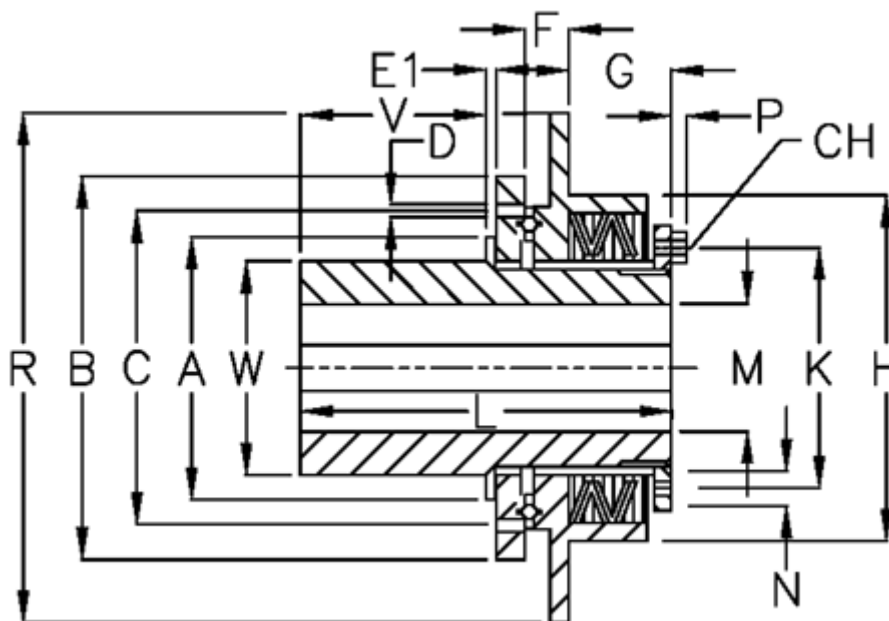

Article number: 46963522

Description: Synchron mini F 35 M

Measures

| | | | | | |
|----------------------|--------------|-------|-------------------|---|--------|
| A | = 64 | F | = 7.0 | R | = 120 |
| B | = 90 | G | = 29.0 | V | = 53.0 |
| C | = 80 | H | = 88 | W | = 50 |
| CH | = 10 | K | = 70 | | |
| D | = 6xM6 | L | = 108.0 | | |
| Disc spring mounting | = 3x1M | M max | = 35 | | |
| Disc spring version | = M - medium | M min | = 14 | | |
| E1 | = 7.0 | N | = $\varnothing 4$ | | |